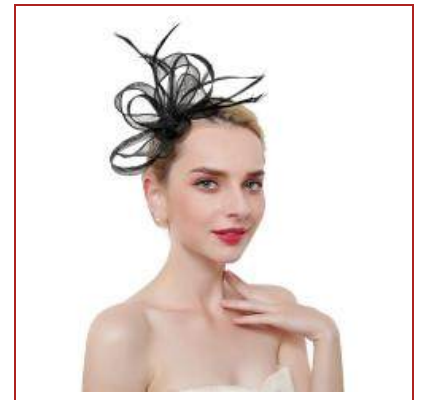

HDFC-14

BLACK BOW LOOP FLOWER FASCINATOR

SKU No.	HDFC-14

Spec.	ONE SIZE

Qty/Ctn	200pc

MOQ	120pc

Material	sinamay

Product Detail	\n-woman fascinator\n-sinamay \n-one size\n-1pc into polybag,12pcs into big polybag,300pcs into export carton\n-export carton size:60*50*40cm\n-Flower centre,good in shape,elegant style\n-MOQ:120PCS