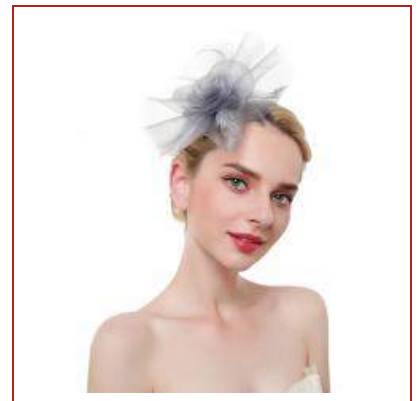

**HDFC-3**

**GREY SMALL FEATHER FLOWER FASCINATOR**

**SKU No.** HDFC-3

**Spec.** ONE SIZE

**Qty/Ctn** 200pc

**MOQ** 120pc

**Material** polyester

**Product Detail** \n-woman fascinator\n-Synthetic,Mesh material\n-one size\n-1pc into polybag,12pcs into big polybag,300pcs into export carton\n-export carton size:60\*50\*40cm\n-Flower centre,small,handmade\n-MOQ:120PCS