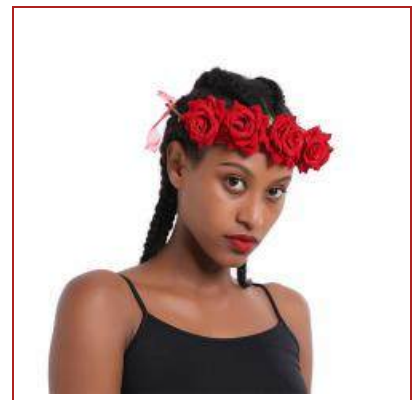

HDFH-3

RED ROSE FLOWER RIBBON HEADBAND

SKU No. HDFH-3

Spec. heaedband dia:19cm,flower dia:6.5cm

Qty/Ctn 200pc

MOQ 120pc

Material polyester

Product Detail \n-woman floral headpiece\n-polyester\n-heaedband dia:19cm,flower dia:6.5cm\n-1pc into polybag,12pcs into big polybag,150pcs into export carton\n-export carton size:55*45*40cm\n-Flower decoration,small flower,\n-MOQ:120PCS