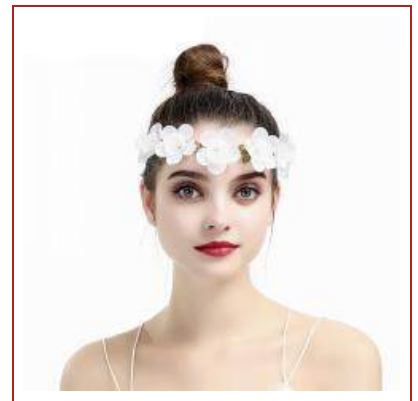

HDFH-13

WHITE SMALL FLOWER HEADBAND

SKU No. HDFH-13

Spec. 22cm

Qty/Ctn 200pc

MOQ 120pc

Material polyester

Product Detail \n-woman floral headpiece\n-polyester\n-heaedband dia:22cm\n-1pc into polybag,12pcs into big polybag,72pcs into export carton\n-export carton size:40*30*30cm\n-Flower decoration,big floral,\n-MOQ:120PCS