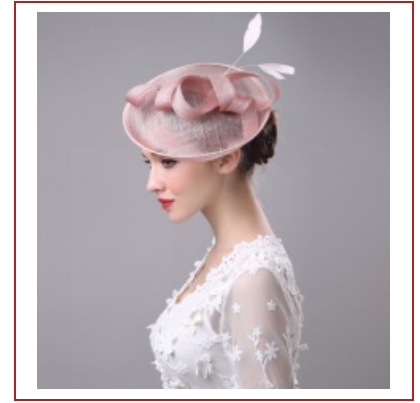

HDFC-18

PINK LARGE HAT BASE VEIL FASCINATOR

SKU No. HDFC-18

Spec. ONE SIZE

Qty/Ctn 200pc

MOQ 120pc

Material sinamay

Product Detail \n-woman fascinator\n-sinamay \n-one size\n-1pc into polybag,12pcs into pvc box,240pcs into export carton\n-export carton size:60*50*50cm\n-with feather,good in shape,with hat base\n-MOQ:120PCS