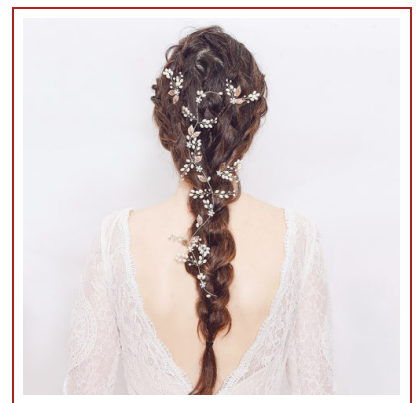

HDHJ-18

PEARL AND CRYSTAL LEAF BRIDAL HAIR PIN SET

SKU No. HDHJ-18

Spec. 10*5cm

Qty/Ctn 300pc

MOQ 120pc

Material alloy+crystal

Product Detail \n-hair pin\n-alloy\n-10*5cm\n-3pc into polybag,12sets into big polybag,300sets into export carton\n-export carton size:40*40*30cm\n-with diamond,elegant,handmade\n-MOQ:120PCS