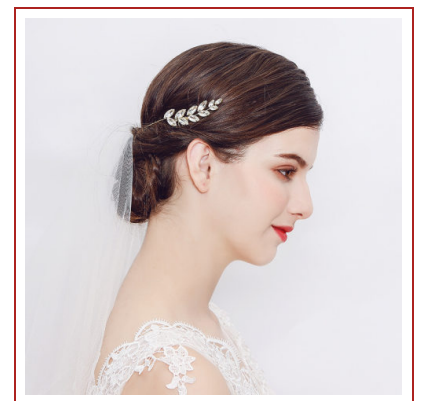

HDHB-36

DIAMOND LEAF HEAD CLAW

SKU No. HDHB-36

Spec. 29.5cm

Qty/Ctn 200pc

MOQ 120pc

Material alloy

Product Detail \n-headband\n-feather\n-29.5cm\n-1pc into polybag,12pcs into big polybag,300pcs into export carton\n-export carton size:40*40*30cm\n-with diamond,multi color,handmade\n-MOQ:120PCS