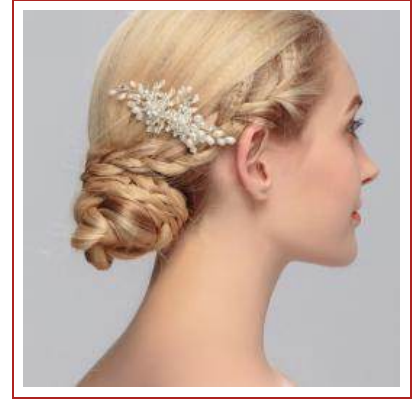

HDHJ-8

PEARL DIAMOND HAIR CLAW

SKU No. HDHJ-8

Spec. 11*6cm

Qty/Ctn 300pc

MOQ 120pc

Material alloy+crystal

Product Detail \n-hair claw\n-alloy\n-11*6cm\n-1pc into polybag,12pcs into big polybag,300pcs into export carton\n-export carton size:40*40*30cm\n-with diamond,multi color,handmade\n-MOQ:120PCS