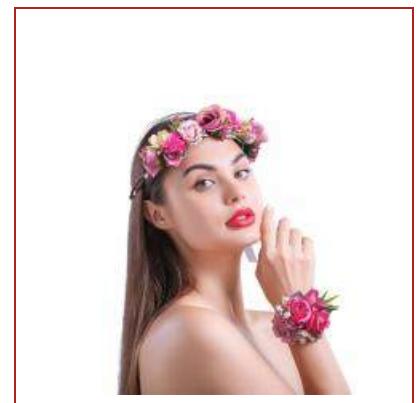

HDFH-32

MULTI COLOR FLOWER HEADBAND WITH WRIST CORSEGE

SKU No. HDFH-32

Spec. 22cm

Qty/Ctn 200pc

MOQ 120pc

Material polyester

Product Detail \n-woman floral headpiece \n-polyester\n-heaedband dia:22cm,\n-1pc into polybag,12pcs into big polybag,200pcs into export carton\n-export carton size:55*45*40cm\n-Flower decoration,big floral,\n-MOQ:120PCS