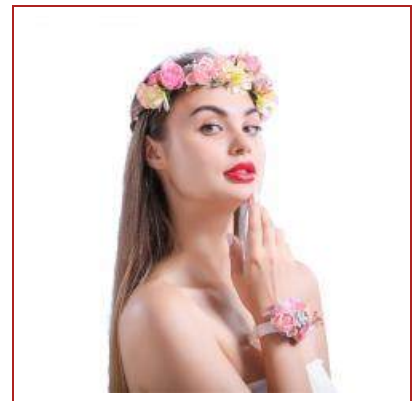

Product Detail

\n-woman floral headpiece set\n-polyester\n-headband dia:25cm\n-1pc into polybag,12pcs into big polybag,200pcs into export carton\n-export carton size:55*45*40cm\n-Flower decoration,big floral,\n-MOQ:120PCS