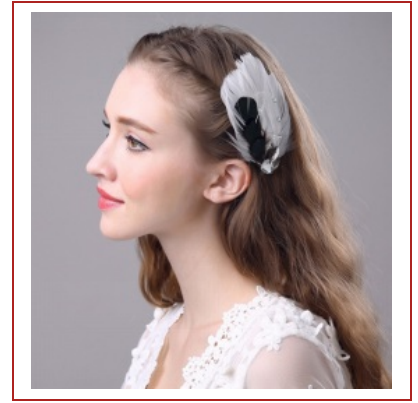

HDHJ-10

LEAF FLOWER DIAMOND HEADBAND

SKU No. HDHJ-10

Spec. 30*15cm

Qty/Ctn 300pc

MOQ 120pc

Material alloy+crystal

Product Detail \n-headband\n-alloy\n-30*15cm\n-1pc into polybag,12pcs into big polybag,300pcs into export carton\n-export carton size:40*40*30cm\n-with diamond,multi color,handmade\n-MOQ:120PCS