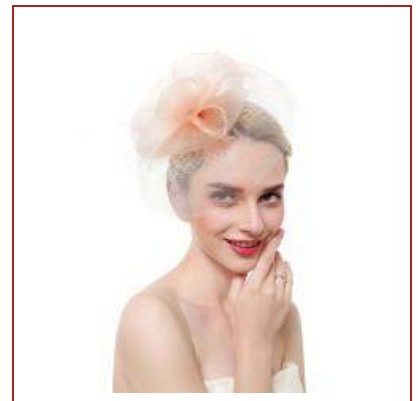

HDFC-6

PEACH SMALL FLOWER MESH NET FASCINATOR

SKU No. HDFC-6

Spec. ONE SIZE

Qty/Ctn 200pc

MOQ 120pc

Material polyester

Product Detail \n-woman fascinator\n-Synthetic,Mesh material\n-one size\n-1pc into polybag,12pcs into big polybag,300pcs into export carton\n-export carton size:60*50*40cm\n-Flower centre,small,handmade\n-MOQ:120PCS