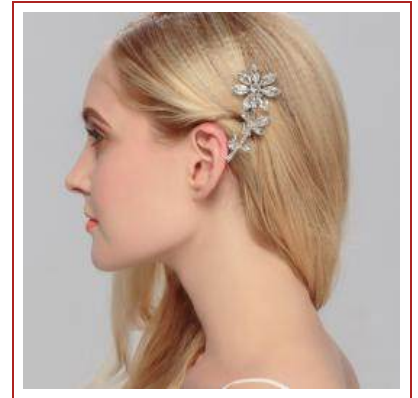

HDHJ-14

CRYSTAL HAIR CLIP

SKU No. HDHJ-14

Spec. 7.5*3.5cm

Qty/Ctn 300pc

MOQ 120pc

Material alloy+crystal

Product Detail \n-hair clip\n-alloy\n-7.5*3.5cm\n-1pc into polybag,12pcs into big polybag,300pcs into export carton\n-export carton size:40*40*30cm\n-with diamond,multi color,handmade\n-MOQ:120PCS