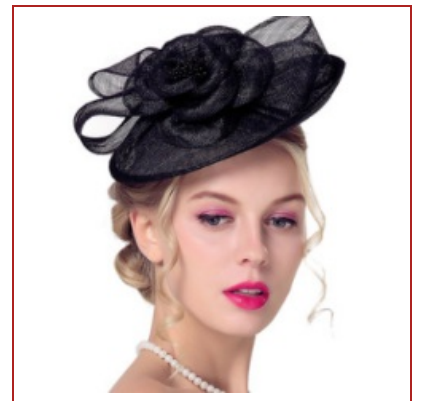

HDFC-22

BLACK LARGE FLOWER HAT FASCINATOR

SKU No. HDFC-22

Spec. ONE SIZE

Qty/Ctn 200pc

MOQ 120pc

Material sinamay

Product Detail \n-woman fascinator\n-sinamay \n-one size\n-1pc into polybag,12pcs into pvc box,240pcs into export carton\n-export carton size:60*50*50cm\n-Flower centre,good in shape,with hat base\n-MOQ:120PCS