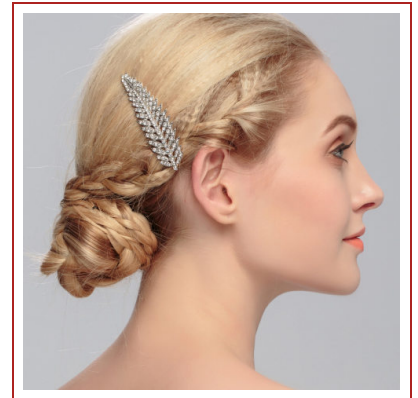

HDHJ-29

LEAF CRYSTAL SPRAY HAIR CLIP

SKU No. HDHJ-29

Spec. 8.5*5.5cm

Qty/Ctn 300pc

MOQ 120pc

Material alloy+crystal

Product Detail \n-hair claw\n-alloy\n-8.5*5.5cm\n-1pc into polybag,12pcs into big polybag,300pcs into export carton\n-export carton size:40*40*30cm\n-with diamond,leaf shape,handmade\n-MOQ:120PCS