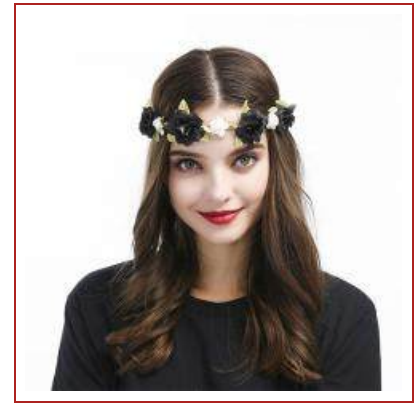

HDFH-26

BLACK ROSE FLOWER GARLAND

SKU No. HDFH-26

Spec. 23cm

Qty/Ctn 200pc

MOQ 120pc

Material polyester

Product Detail

\n-woman floral headpiece\n-polyester\n-heaedband dia:23cm\n-1pc into polybag,12pcs into big polybag,150pcs into export carton\n-export carton size:40*30*30cm\n-Flower decoration,small flower,\n-MOQ:120PCS