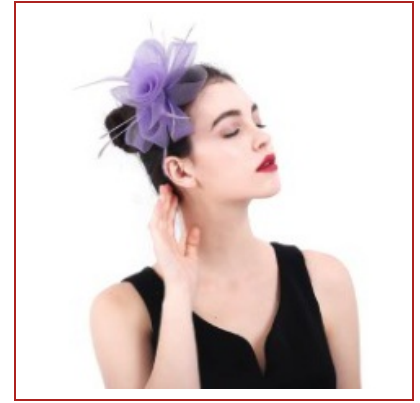

HDFC-82

SMALL PURPLE FLOWER MESH FASCINATOR

SKU No. HDFC-82

Spec. ONE SIZE

Qty/Ctn 200pc

MOQ 120pc

Material polyester

Product Detail \n-woman fascinator\n-feather,mesh\n-one size\n-1pc into polybag,12pcs into big polybag,120pcs into export carton\n-export carton size:60*50*40cm\n-veil style,with feather,handmade\n-MOQ:120PCS