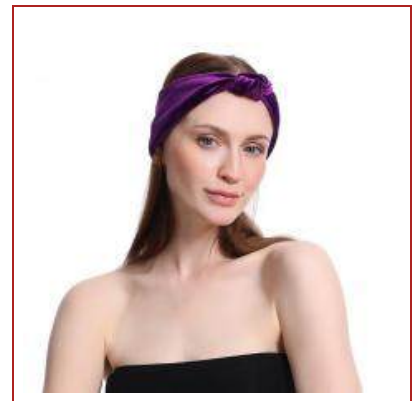

HDHB-5

BLACK SILK BOWKNOT WRAP HEADBAND

SKU No. HDHB-5

Spec. ONE SIZE

Qty/Ctn 200pc

MOQ 120pc

Material polyester

Product Detail \n-woman headband\n-polyester\n-one size\n-1pc into polybag,12pcs into big polybag,150pcs into export carton\n-export carton size:60*50*40cm\n-with knot,shiny silver color\n-MOQ:120PCS