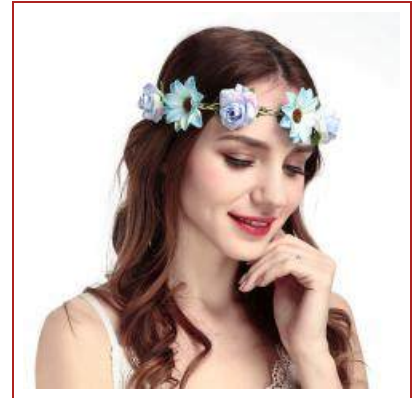

HDFH-4

MIX SUNFLOWER& ROSE SMALL HEADBAND

SKU No. HDFH-4

Spec. heaedband dia:25cm,flower dia:5.5cm&4.5cm

Qty/Ctn 200pc

MOQ 120pc

Material polyester

Product Detail \n-woman floral headpiece\n-polyester\n-heaedband dia:25cm,flower dia:5.5cm&4.5cm\n-1pc into polybag,12pcs into big polybag,300pcs into export carton\n-export carton size:40*30*30cm\n-Flower decoration,small flower,\n-MOQ:120PCS